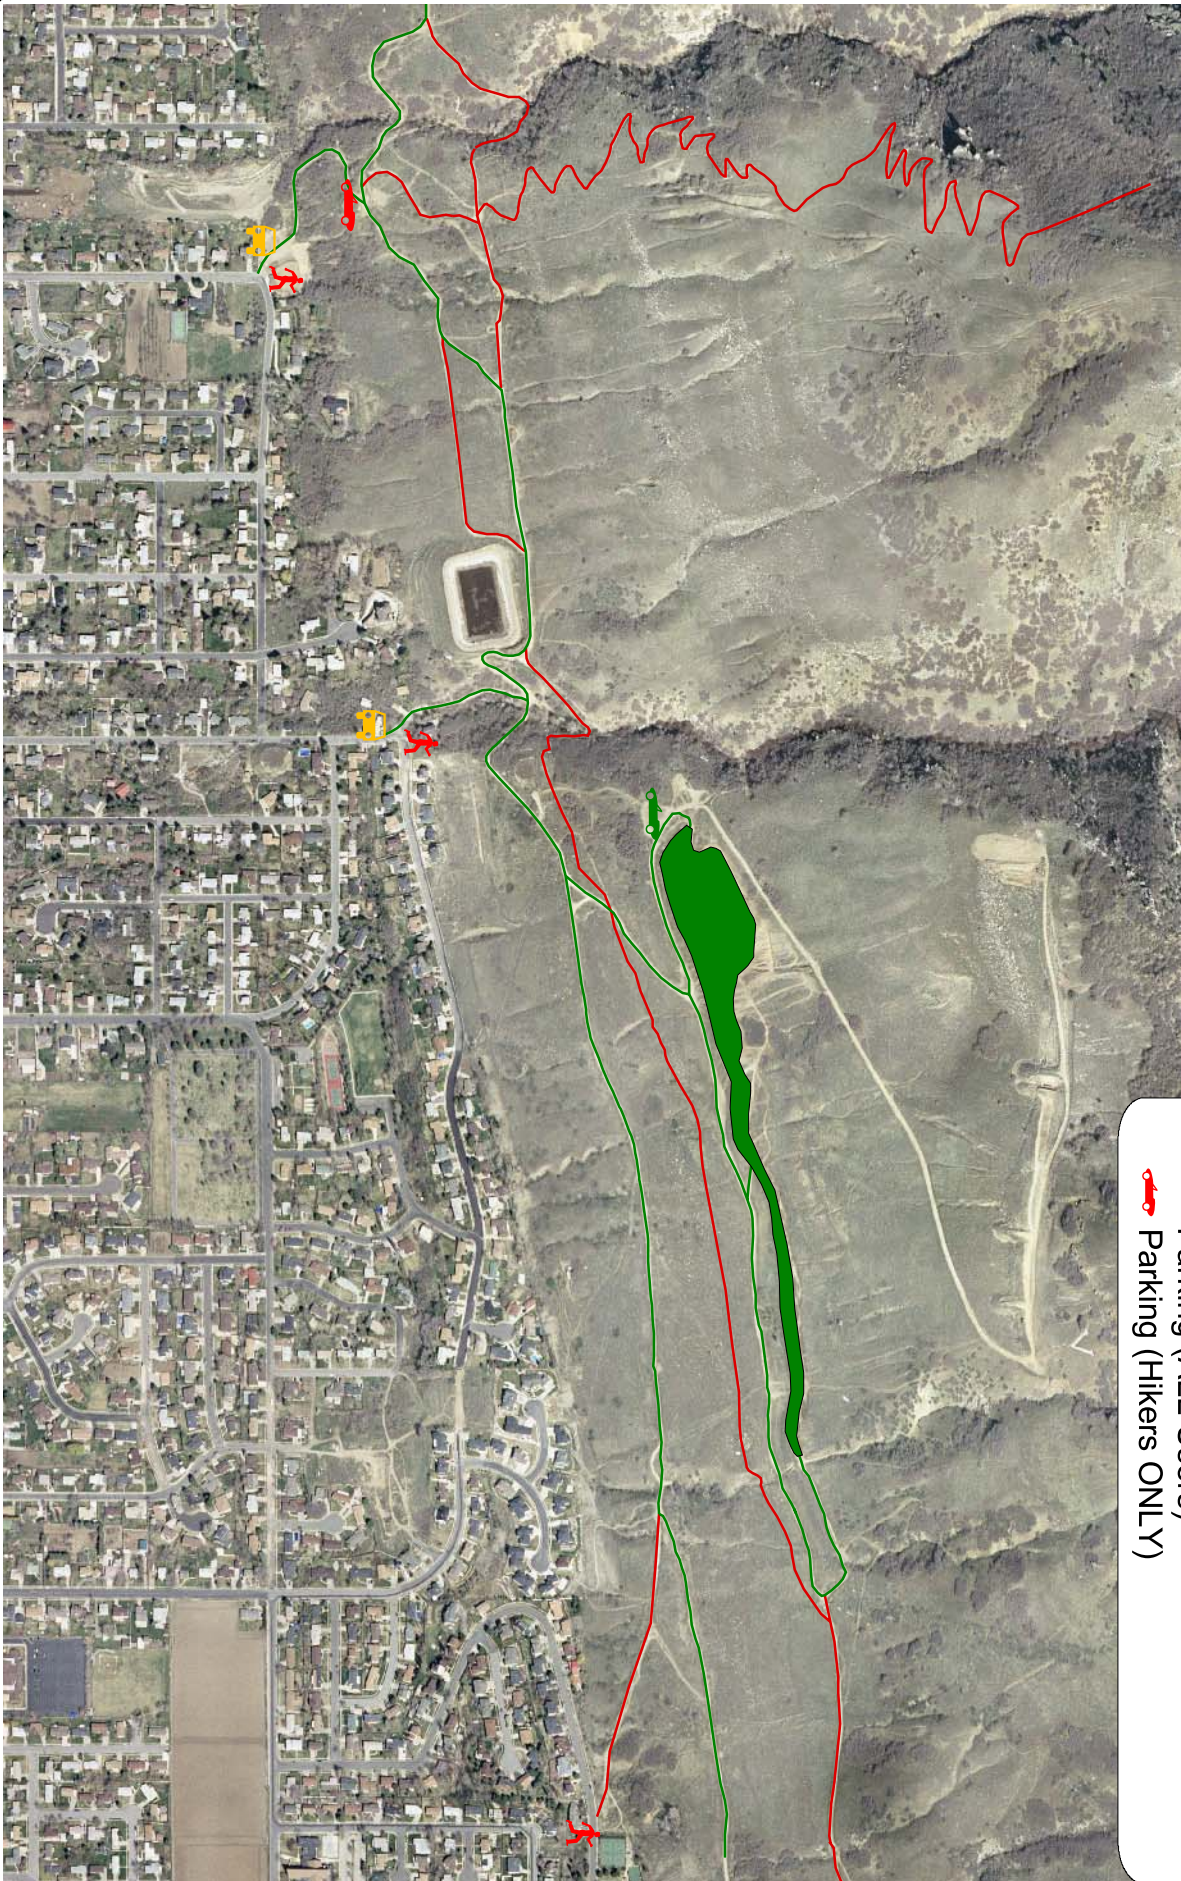

Centerville City Trail System Map Hillside Area - South

Trail System Key

- All uses allowed
- No motorized vehicles allowed on red trails
- Trail Access**
- Pedestrian - Bicycle - Horses
- Motorized Vehicles
- Parking (ALL Users)
- Parking (Hikers ONLY)